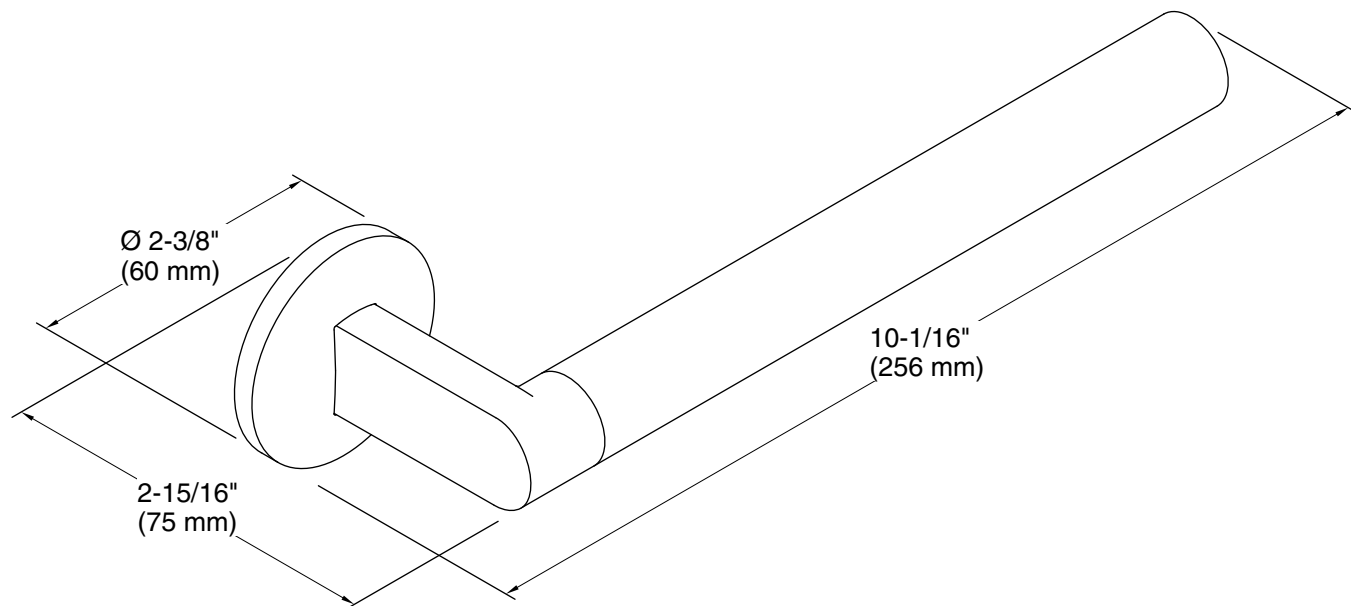

Technical Information

All product dimensions are nominal.

Material: Zinc, Brass

Notes

Install this product according to the installation instructions.

CAUTION: Risk of personal injury. Do not install these products in any area where they are likely to be used inadvertently as a grab bar or support bar. These products are not designed or intended for use as a grab bar or support bar.